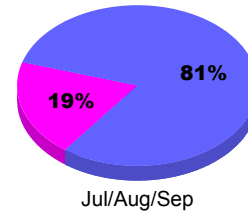

Membership Results
2011-2012

Membership
2010-2011

Month	Net Memb Goal	Actual New Memb	Actual Dropped Memb	Gain/Loss of Memb	Gain/Loss of Memb
Jul/Aug/Sep		37	-71	-34	0
Totals		37	-71	-34	0

Membership Results 2011-2012

Goal, New, Dropped, Gain/Loss

Comparison of Membership Gain/Loss

Current Year Compared to the Previous Year

Gender Comparison 2011-2012

Male Female