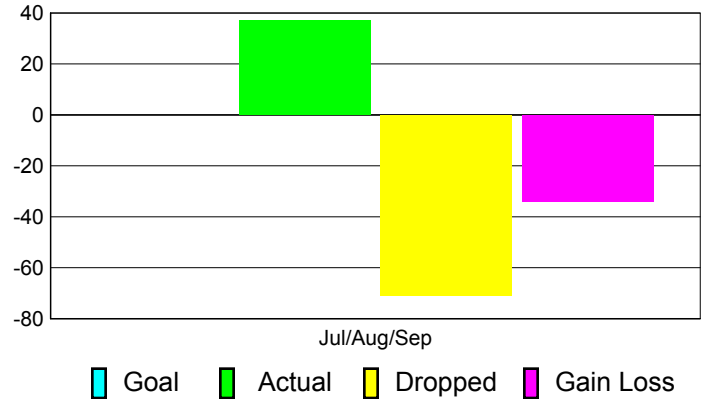

Membership Results 2011-2012

Goal, New, Dropped, Gain/Loss